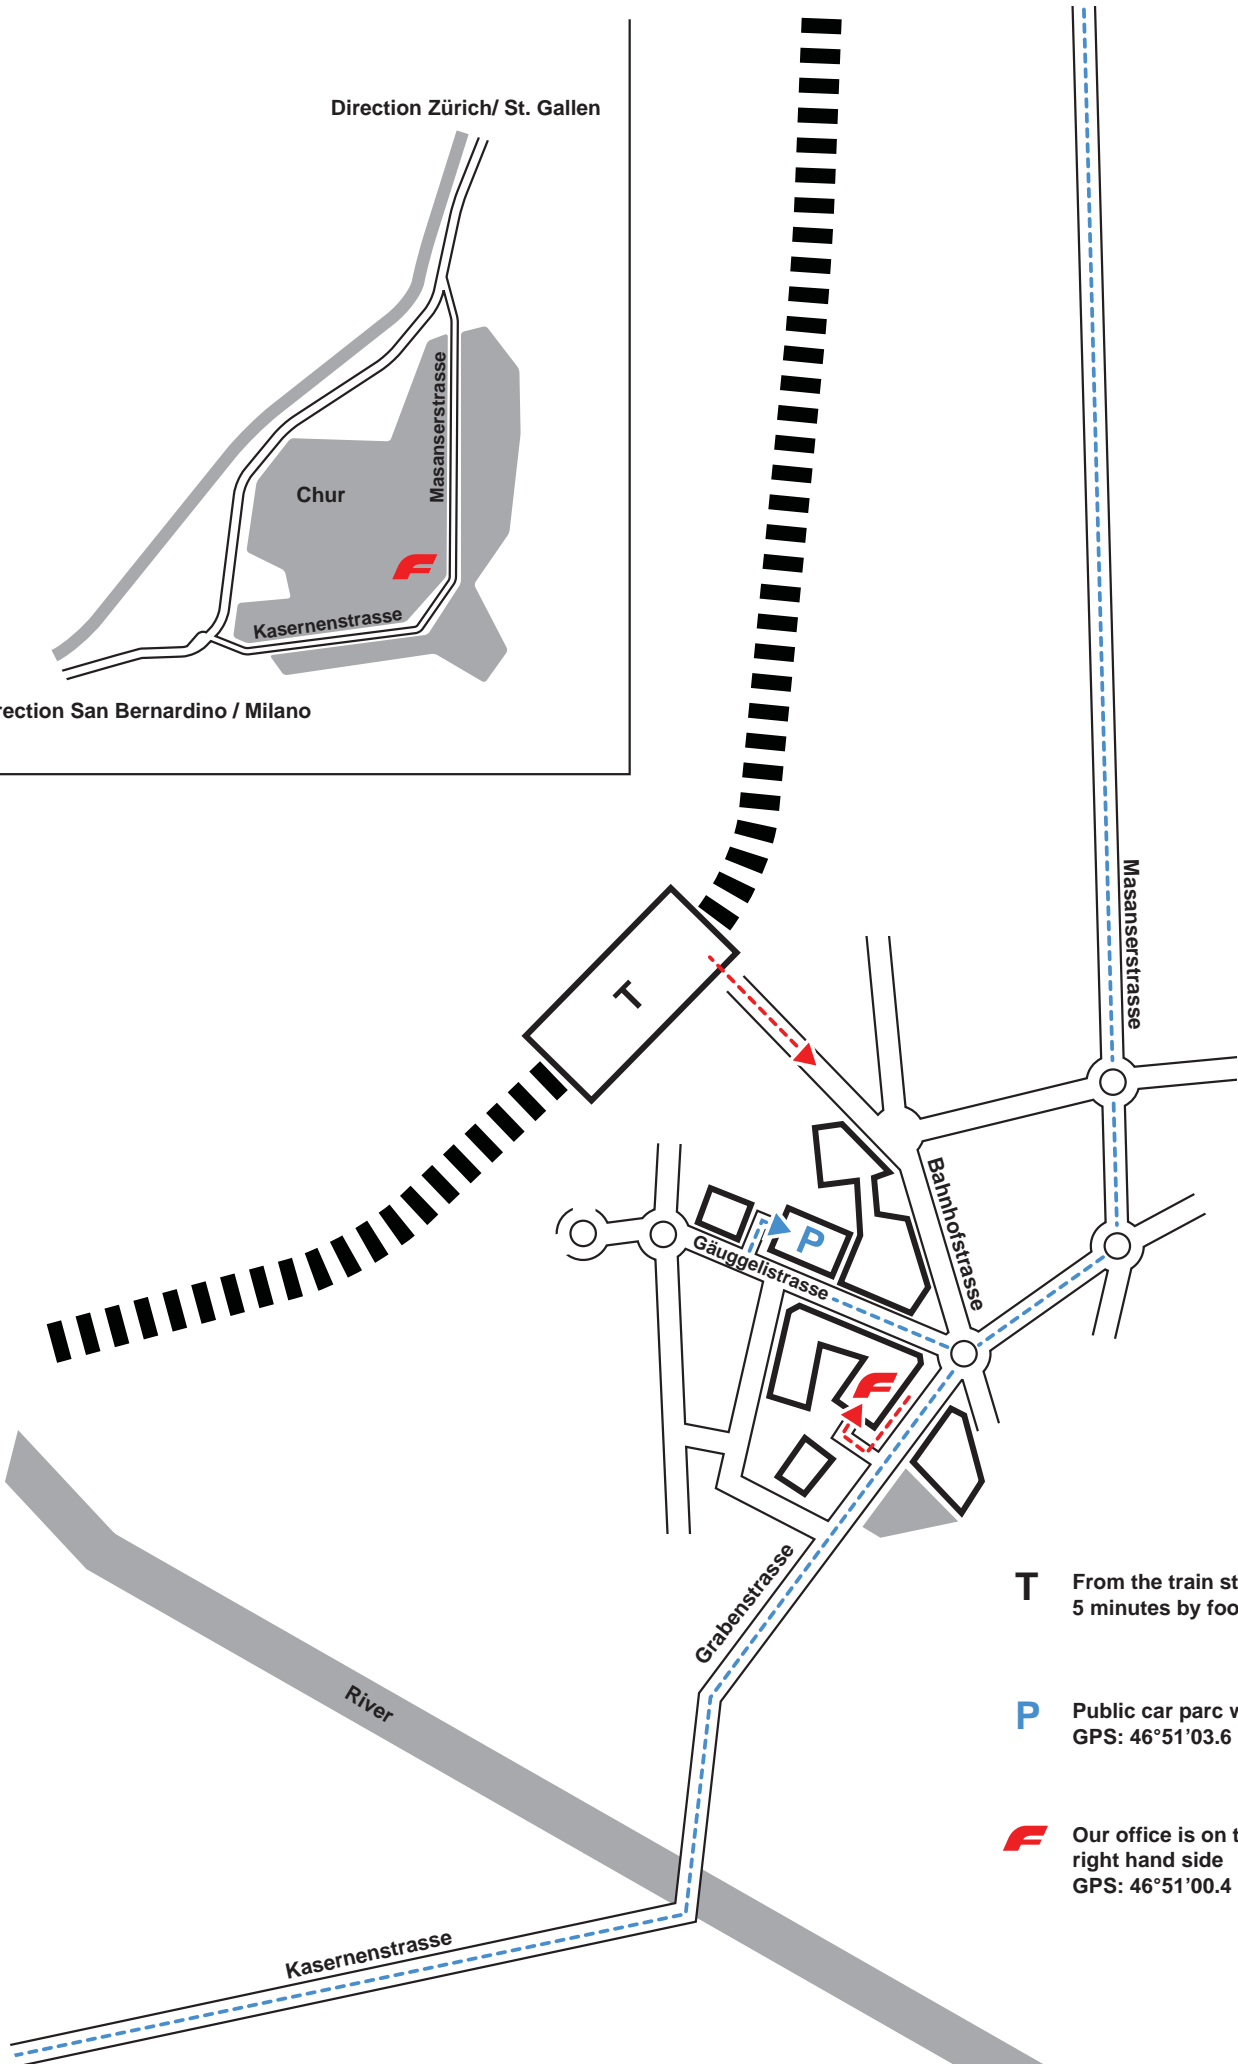

Direction Zürich/ St. Gallen

Direction San Bernardino / Milano

T From the train station to our office, 5 minutes by foot

P Public car parc with parking meter
GPS: 46°51'03.6 N / 009°31'46.8 E

F Our office is on the 2nd floor, right hand side
GPS: 46°51'00.4 N / 009°31'50.3 E