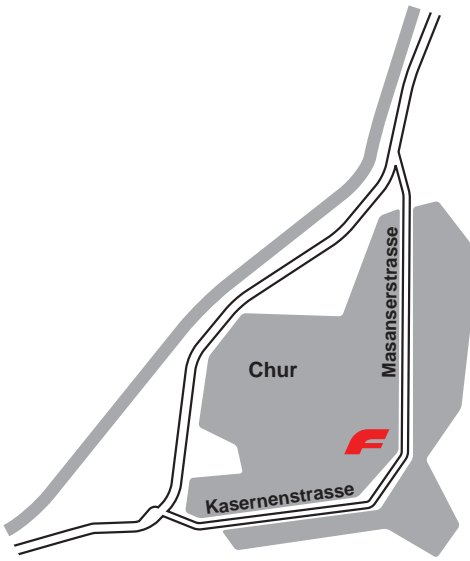

Direction Zürich/ St. Gallen

Direction San Bernardino / Milano

T From the train station to our office, 5 minutes by foot

P Public car parc with parking meter
GPS: 46°51'03.6 N / 009°31'46.8 E

F Our office is on the 2nd floor, right hand side
GPS: 46°51'00.4 N / 009°31'50.3 E